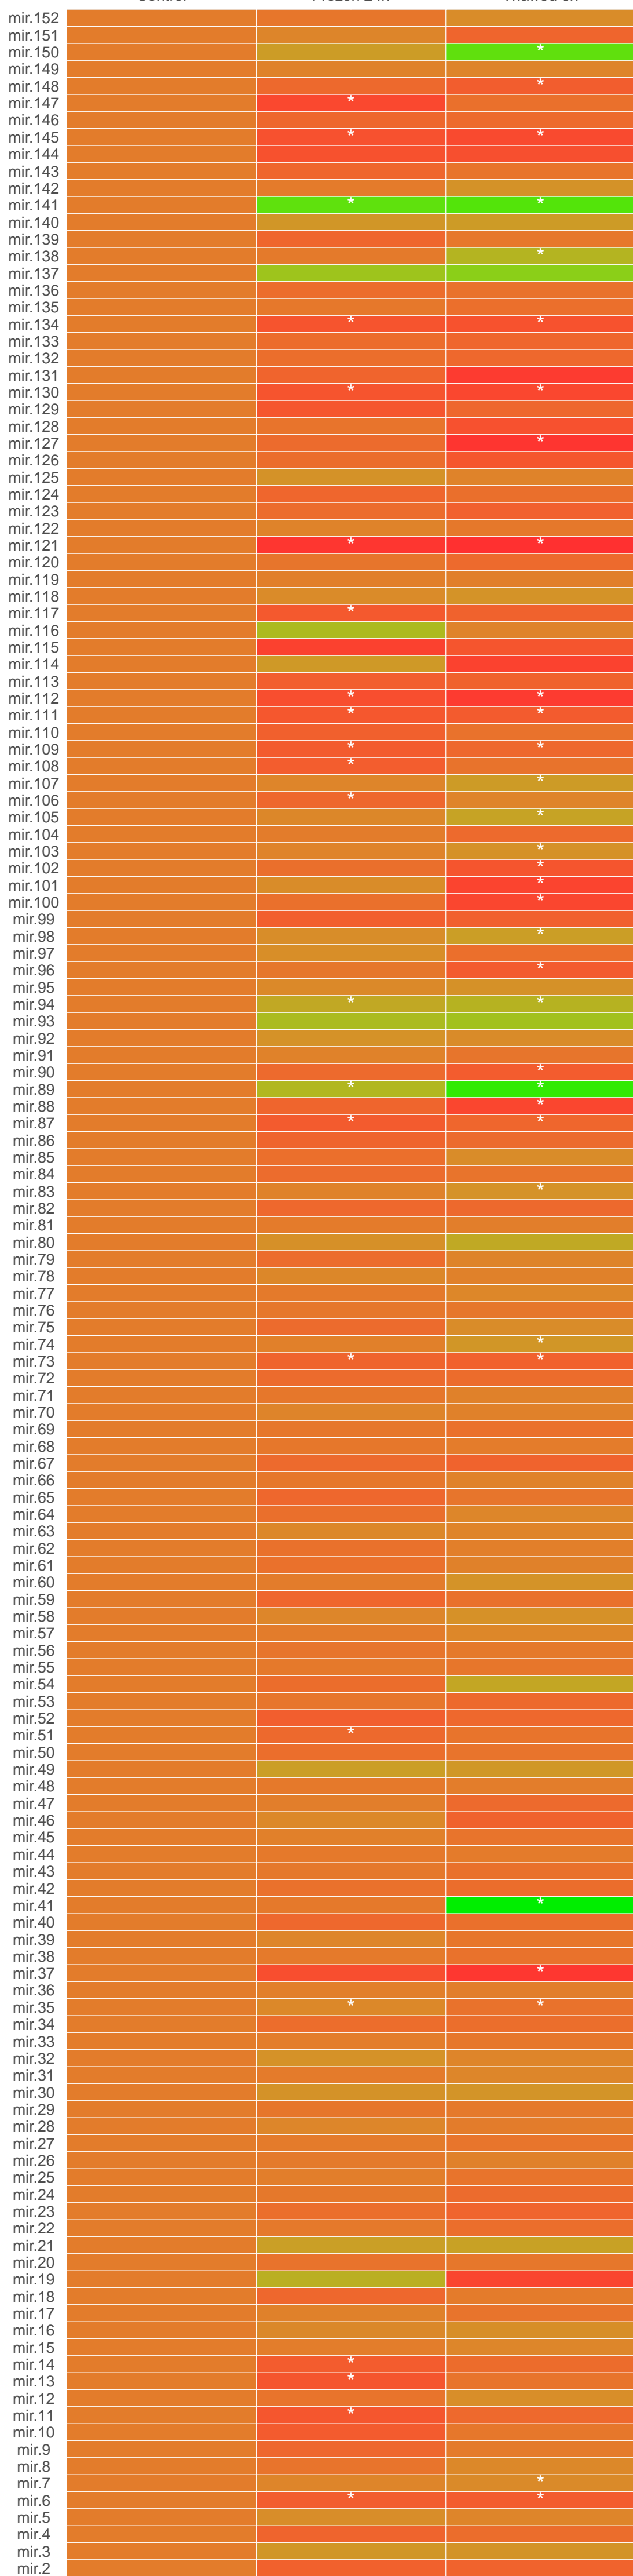

Control

Frozen 24h

Thawed 8h

2.55

0.50